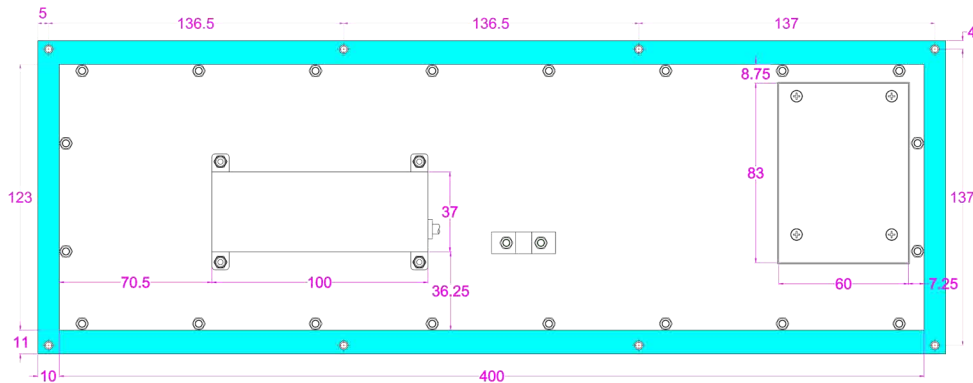

Date	Changes	REV
28.04.2020	Original	1.0

Spezialist für kundenspezifische Bedieneinheiten
industrielle Monitore | Kioskterminals | Trackballs | Tastaturen | Joysticks

Philipp-Reis-Str. 10, 61130 Nidderau
info@wes-electronic.de | www.wes-electronic.de
Tel.: +49 6187 9256-0 Fax: +49 6187 9256-99

Project Name				
Project No.				
Scale	1:1	Unit	mm	
Tolerance	IT12	Sheet	1 of 1	
Tony Deng	Approved