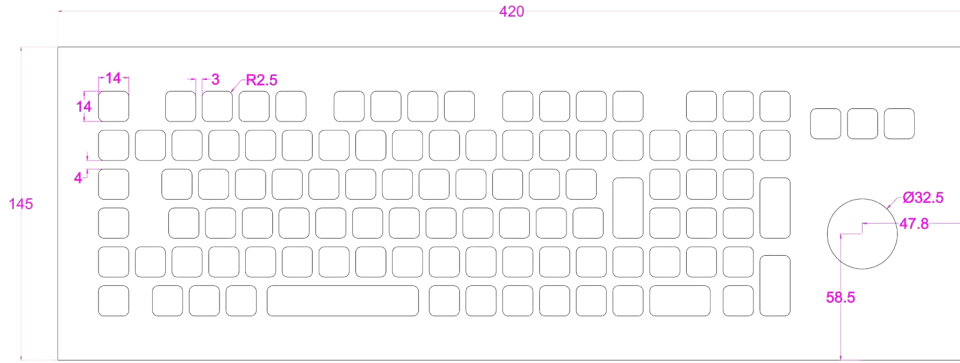

Date	Changes	REV
28.04.2020	Original	1.0

Spezialist für kundenspezifische Bedieneinheiten
industrielle Monitore | Kioskterminals | Trackballs | Tastaturen | Joysticks

Philipp-Reis-Str. 10, 61130 Nidderau
info@wes-electronic.de | www.wes-electronic.de
Tel.: +49 6187 9256-0 Fax: +49 6187 9256-99

Project Name				
Project No.				
Scale	1:1	Unit	mm	
Tolerance	IT12	Sheet	1 of 1	
Tony Deng	Approved