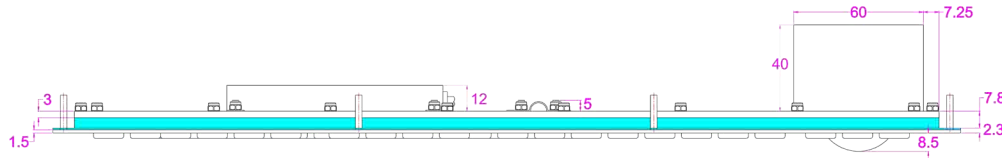

Date	Changes	REV
28.04.2020	Original	1.0

Spezialist für kundenspezifische Bedieneinheiten
industrielle Monitore | Kioskterminals | Trackballs | Tastaturen | Joysticks

Philipp-Reis-Str. 10, 61130 Nidderau
info@wes-electronic.de | www.wes-electronic.de
Tel.: +49 6187 9256-0 Fax: +49 6187 9256-99

Project Name				
Project No.				
Scale	1:1	Unit	mm	
Tolerance	IT12	Sheet	1 of 1	
Tony Deng	Approved