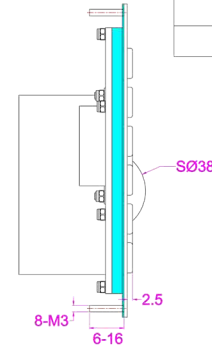

Date	Changes	REV
28.04.2020	Original	1.0

Spezialist für kundenspezifische Bedieneinheiten
industrielle Monitore | Kioskterminals | Trackballs | Tastaturen | Joysticks